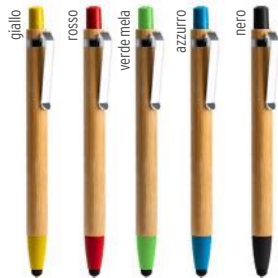

eco

731

Sfera a scatto con touch screen. Refill blu. Retractable pen with touch pointer.

Bambù e fibra di grano cm. 14x1,5
cm. 3x0,8/A 50

100/€ 0,70 1000/€ 0,60 5000/€ 0,55
10000/€ 0,50