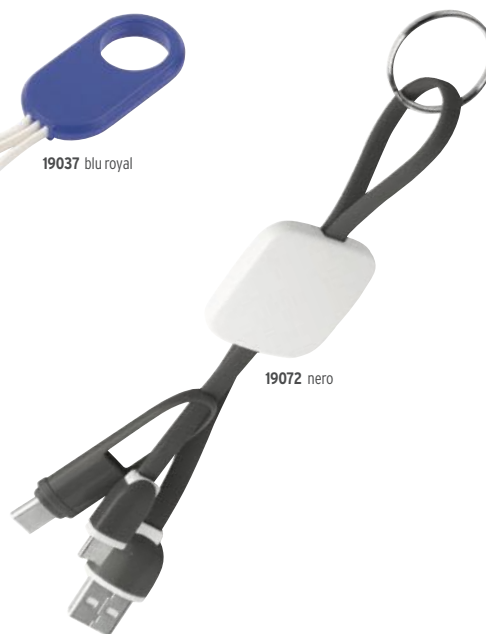

It's time to put an end to cable chaos once and for all

24066 blu royal

20037 blu royal

19037 blu royal

19072 nero

24066

Cavetto USB e tipo C estensibile con connettori Lightning, Micro USB e tipo C. Extendable USB and Type-C cable with Lightning, Micro USB and Type-C connections.