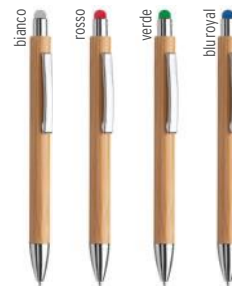

eco

399

Sfera a scatto. Refill nero. Ballpoint pen with push-up mechanism.

Bambù/ABS cm. 13,8 cm. 3x0,8/A-Z
100

100/€ 0,59 500/€ 0,50 1500/€ 0,46 3000/€ 0,42

eco

706

Sfera a scatto con touch screen. Refill nero. Ballpoint pen with push-up mechanism with touch screen.