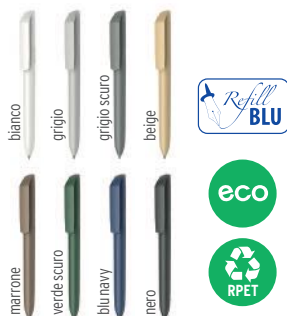

100/€ 2,63 500/€ 2,26 1000/€ 2,07 3000/€ 1,88

giallo

473

Sfera a rotazione. Refill blu. Made in Italy. Ballpoint pen with twist mechanism.

Plastica ABS/Metallo cromato  cm. 3x0,8/A  50

100/€ 2,97 500/€ 2,54 1000/€ 2,33 3000/€ 2,12