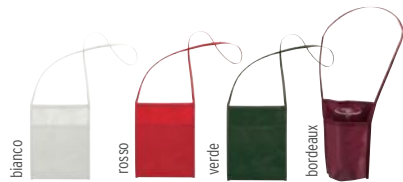

11130

Portabicchiere per degustazione.
Glass holder.

Tnt cm. 18x22 cm. 10x5/E
100

100/€ 0,42 800/€ 0,36 2000/€ 0,33
4000/€ 0,30