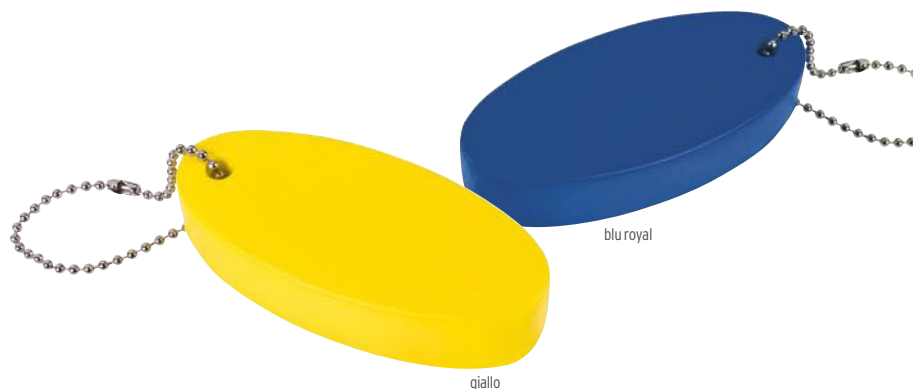

Rilassati ovunque con i nostri portachiavi antistress

Relax anywhere with our stress-relief keychains

5382

Portachiavi antistress. Anti-stress keychain with spherical body in soft PU.

PU cm. 4Ø cm. 1,5x1,5/G 20