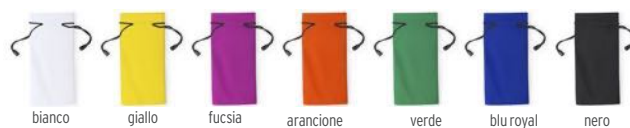

22180

Custodia porta occhiali. Eyewear cleaning cloth cover in soft polyester with self-closing laces.

Poliestere cm. 9x18 cm. 10x5/C 50

100/€ 0,62 300/€ 0,53 500/€ 0,48 1000/€ 0,44